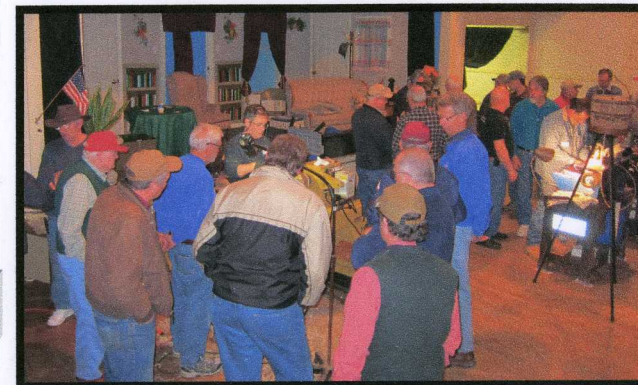

CENTRAL VIRGINIA WOODTURNERS

A CHAPTER OF THE AMERICAN
ASSOCIATION OF WOODTURNERS

SERVING AUGUSTA, ROCKINGHAM,
HIGHLAND, ALBERMARLE AND SUR-
ROUNDING VIRGINIA COUNTIES
www.centralvawoodturners.org